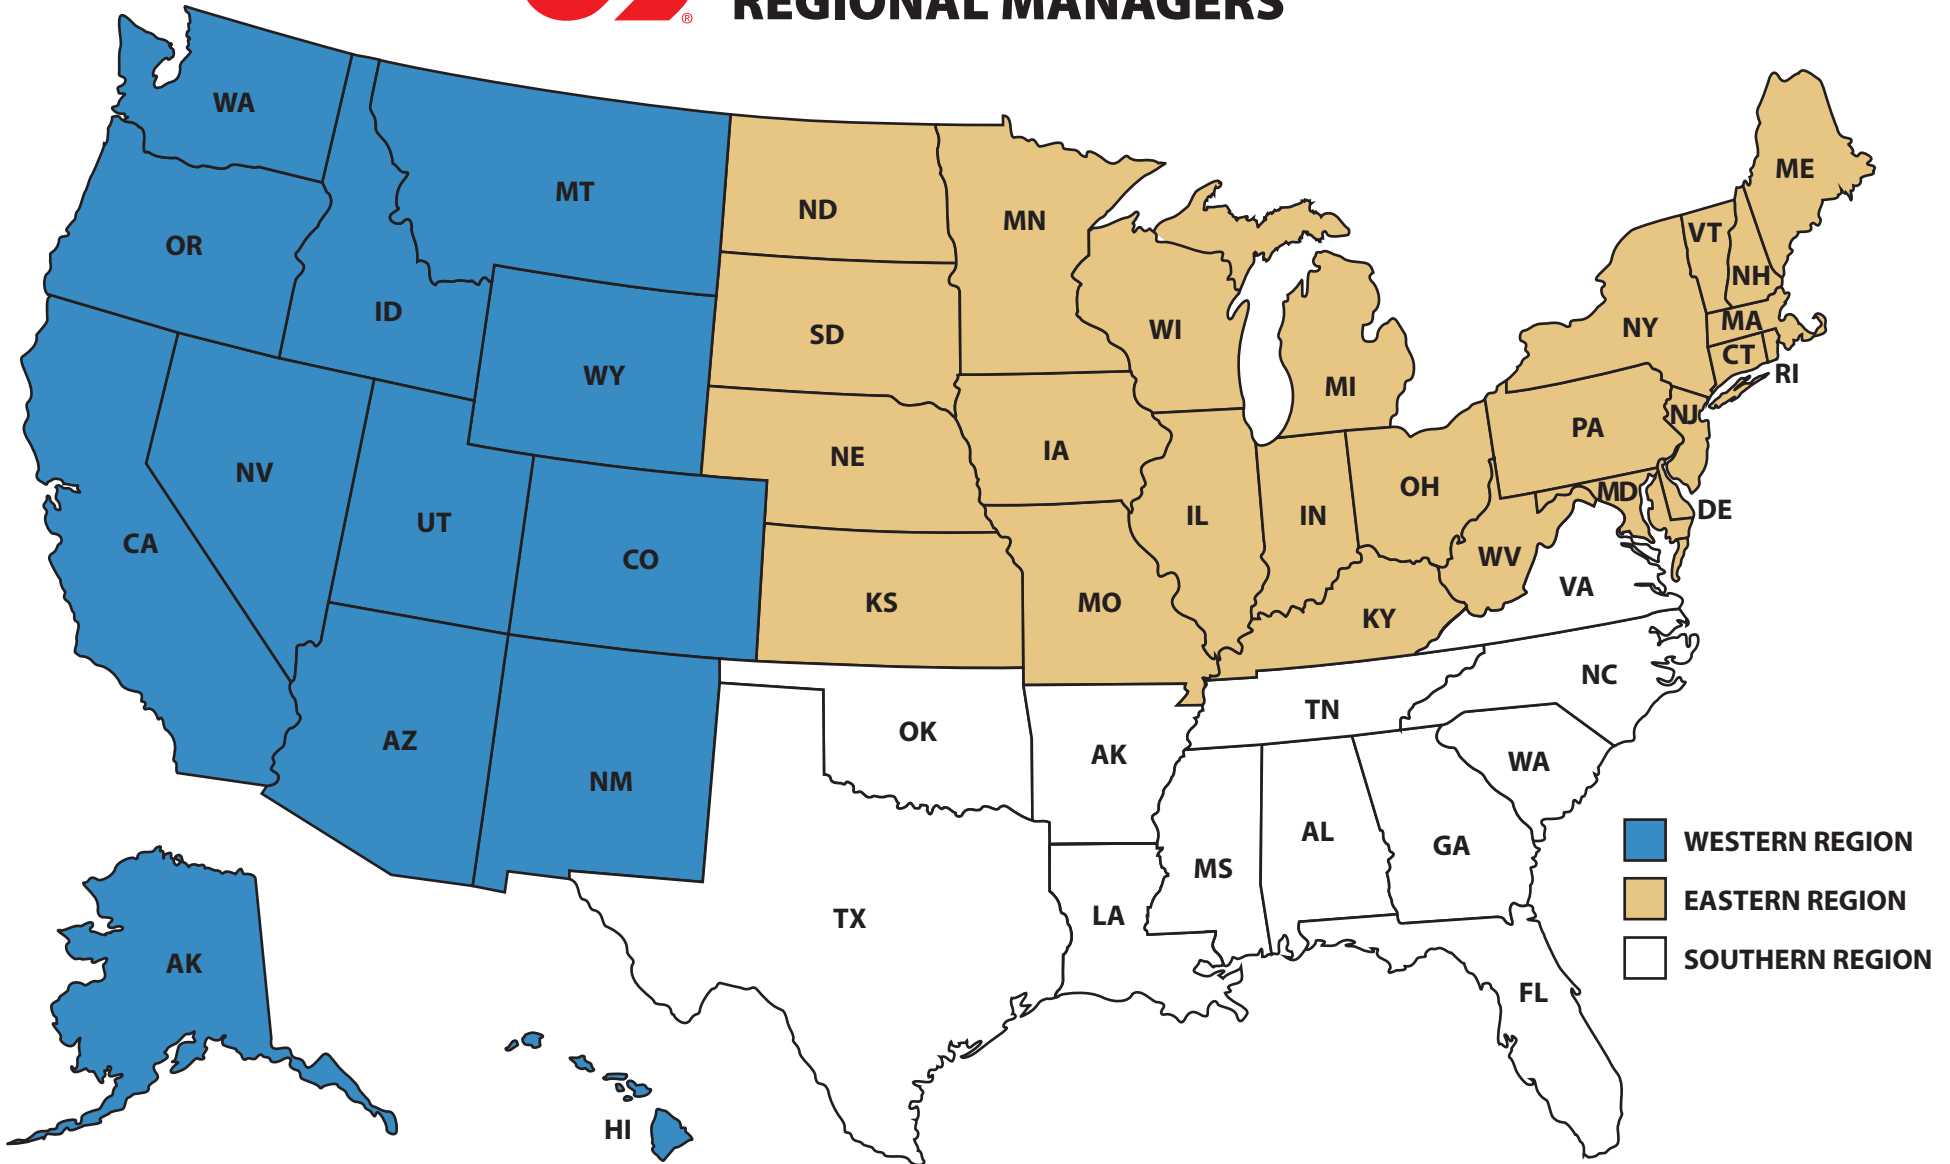

SAMSON CORPORATION REGIONAL MANAGERS

Western Region Sales Office

Tim Bland
Portland, OR
Phone 828.713.8947
Fax 503.961.8927
Email tbland@samsoncorporation.com

Eastern Region Sales Office

Jim Moore
Philadelphia, PA
Phone 828.713.3668
Fax 704.973.0110
Email jmoore@samsoncorporation.com