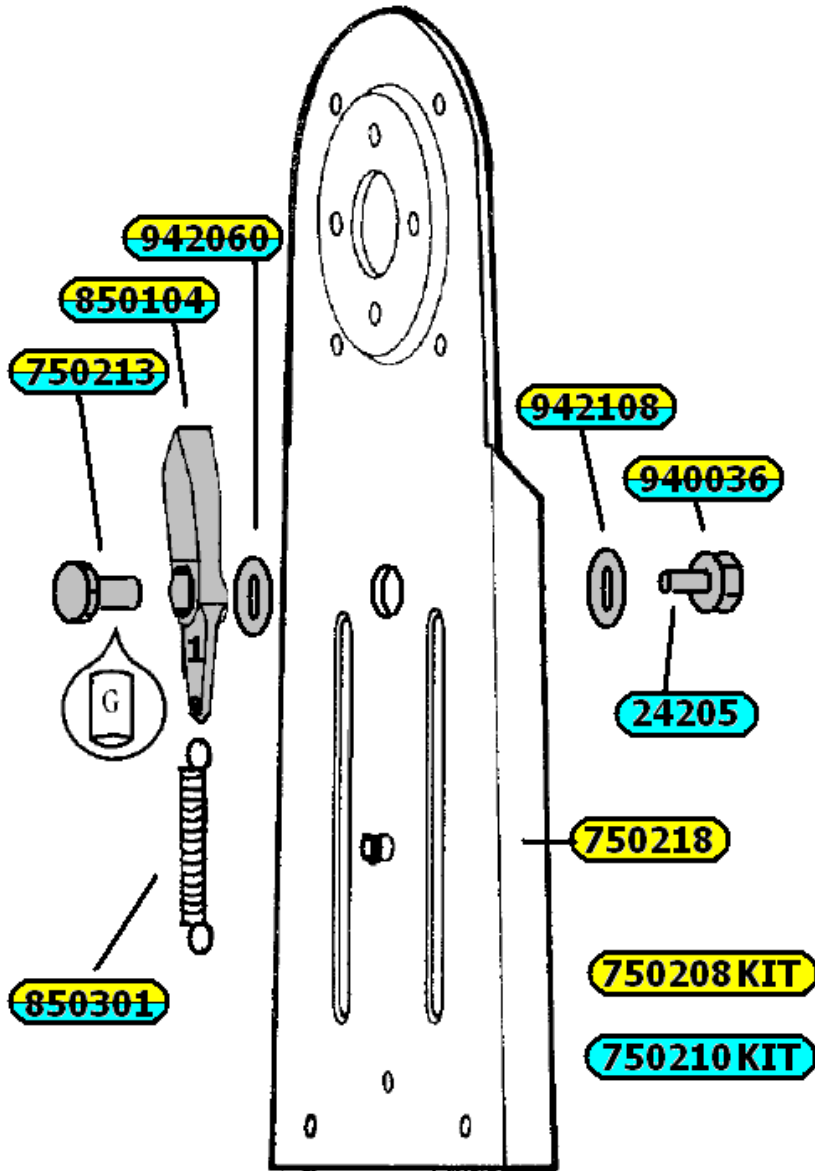

1400 SERIES HOSE REEL LATCH KITS

Parts and Technical Service guide
Guía de servicio técnico y recambio
Guide d'instructions et pièces de rechange

Ref.: 750208 KIT
750210 KIT

Description/ Descripción/ Description

NOTES!

- 1) The correct 850104 latch pawl has a '1' molded into the body between the spring hole and pivot hole.
- 2) Apply threadlocking compound (24205) to the threads of the pivot bolt (940036).
- 3) Apply grease to the pivot shaft (750213).